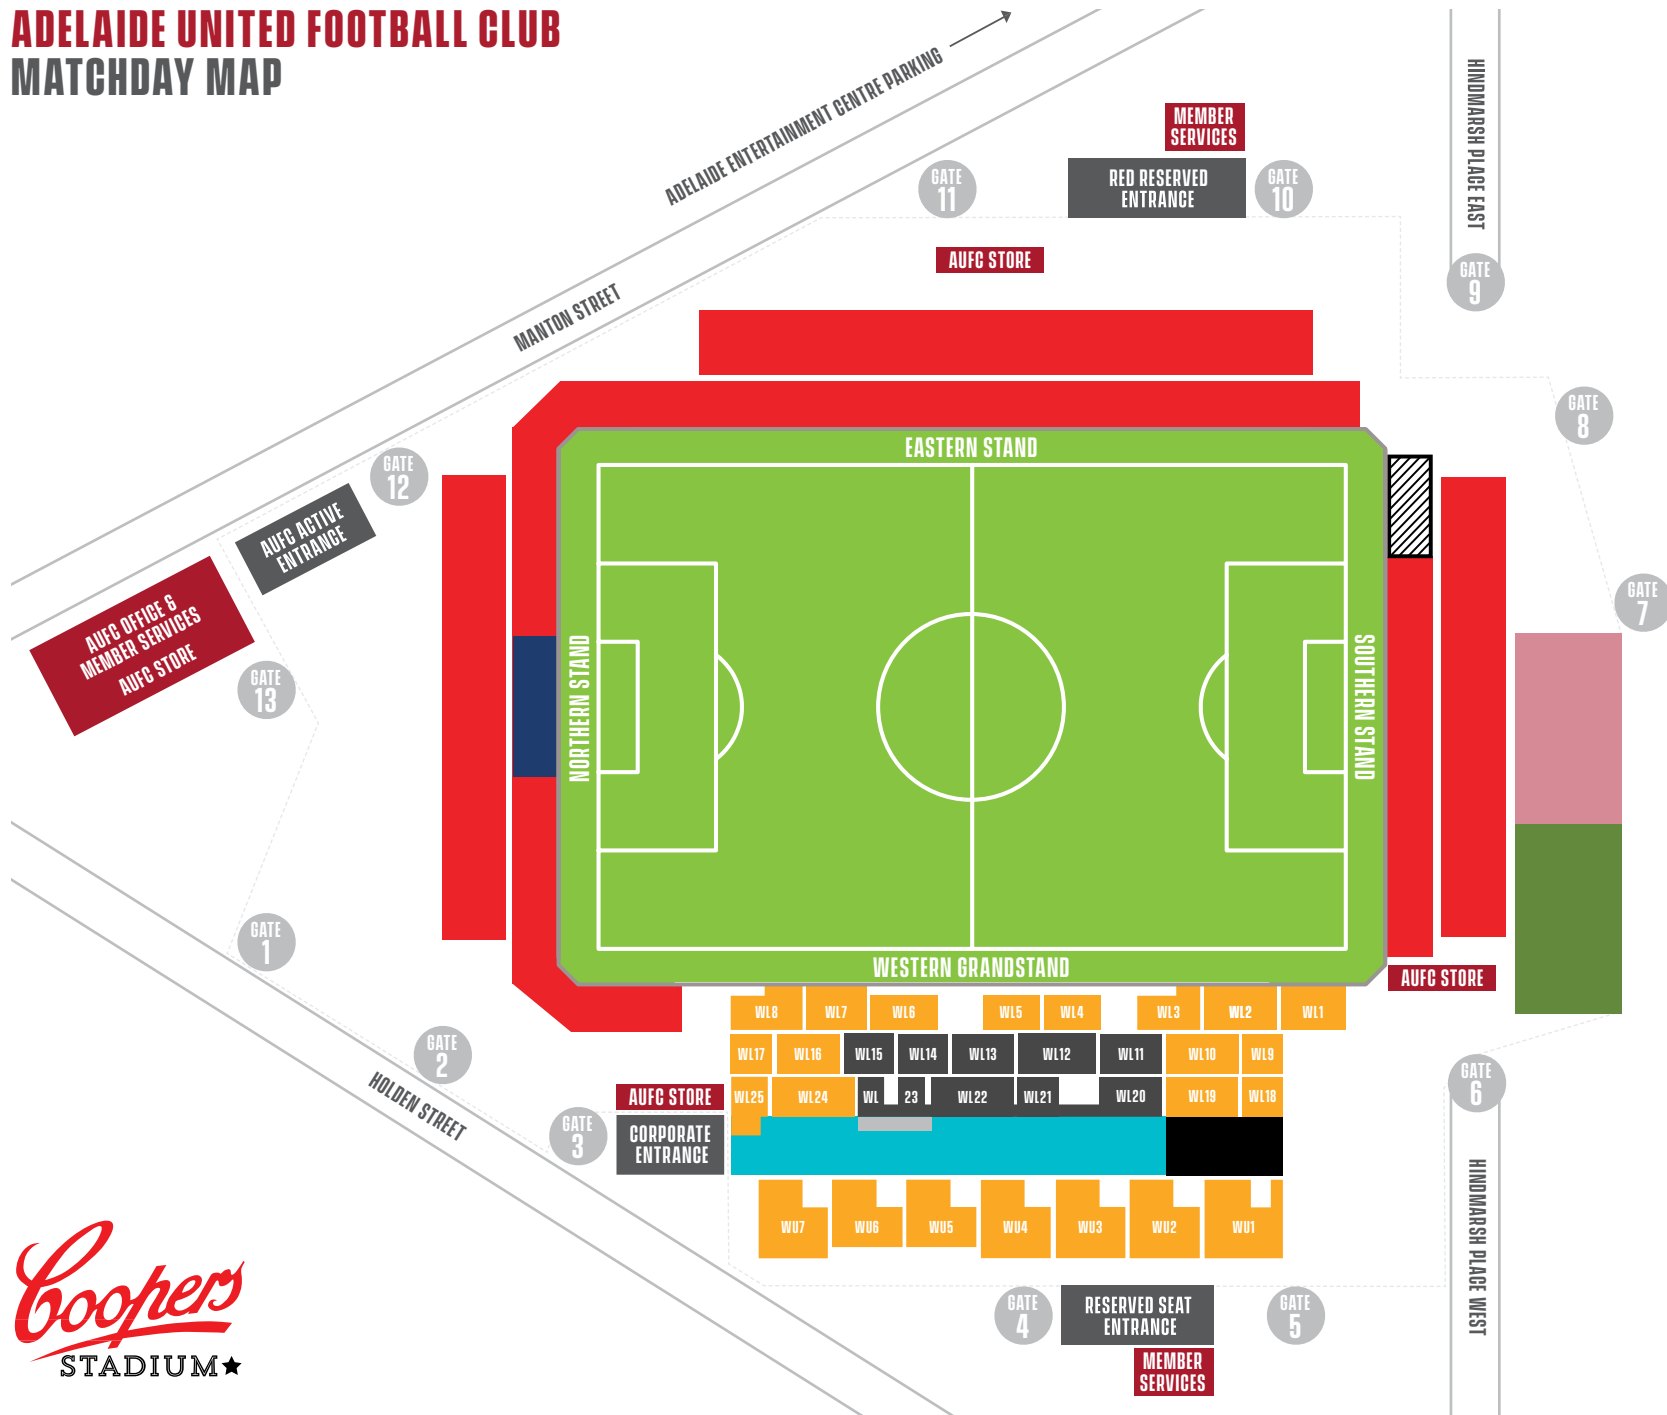

ADELAIDE UNITED FOOTBALL CLUB MATCHDAY MAP

- Corporate Suites
- Chairman's Club
- RAA Lounge
- Platinum Reserved
- Gold Reserved
- Red Reserved
- Active Support
- Away Support
- Fan Village
- Family Park

**PATRONS CAN ONLY
ACCESS THE STADIUM
VIA THE GATE PRINTED
ON THEIR TICKET**

WEST ENTER VIA **GATE 4**
NORTH ENTER VIA **GATE 1 OR 12**
EAST ENTER VIA **GATE 10**
SOUTH ENTER VIA **GATE 6 OR 9**

*Not to scale and is for illustrative purpose only