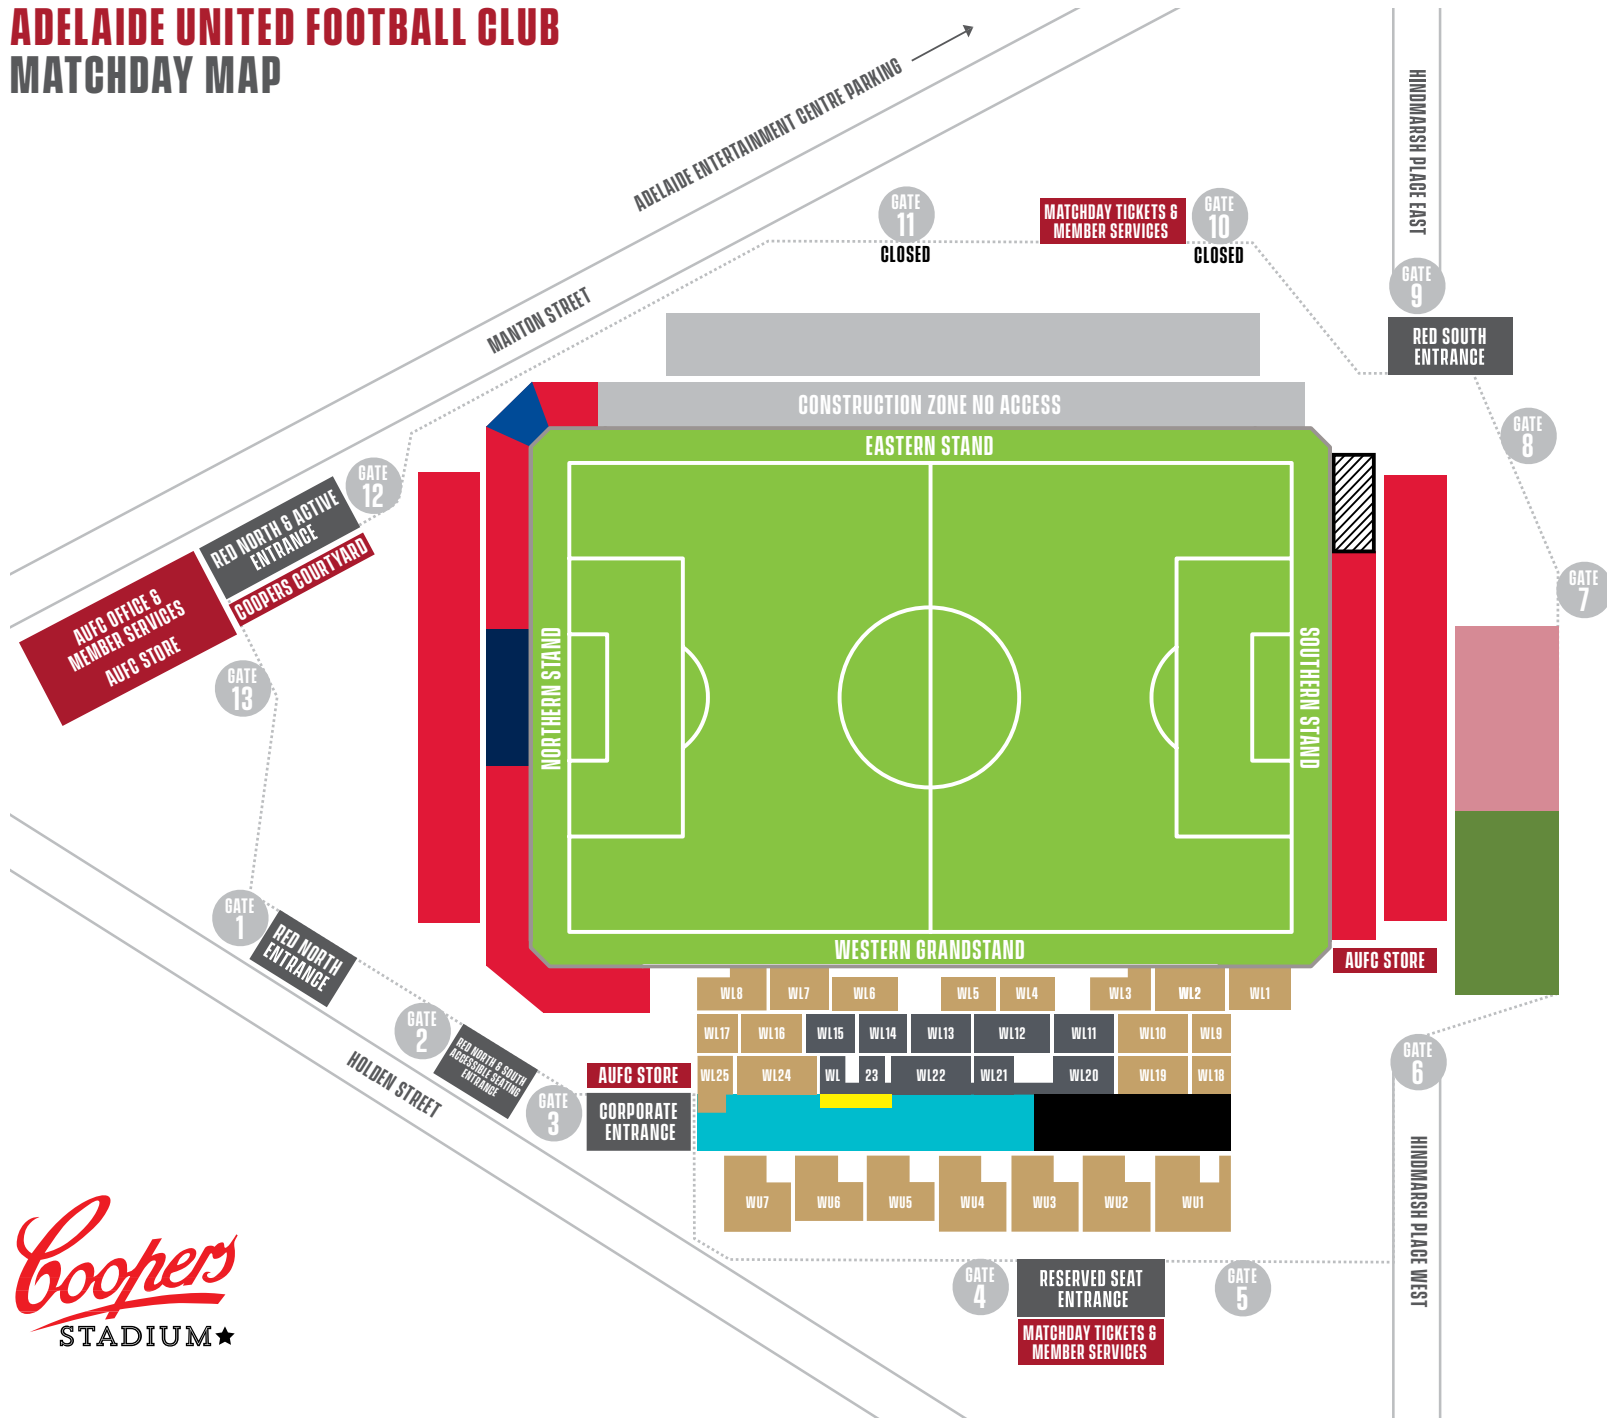

# ADELAIDE UNITED FOOTBALL CLUB MATCHDAY MAP

- Corporate Suites
- Chairman's Club
- RAA Lounge
- Australian Outdoor Living Deck
- Platinum
- Gold
- Red
- Active
- Away
- Fan Village
- Family Park

\*Not to scale and is for illustrative purpose only