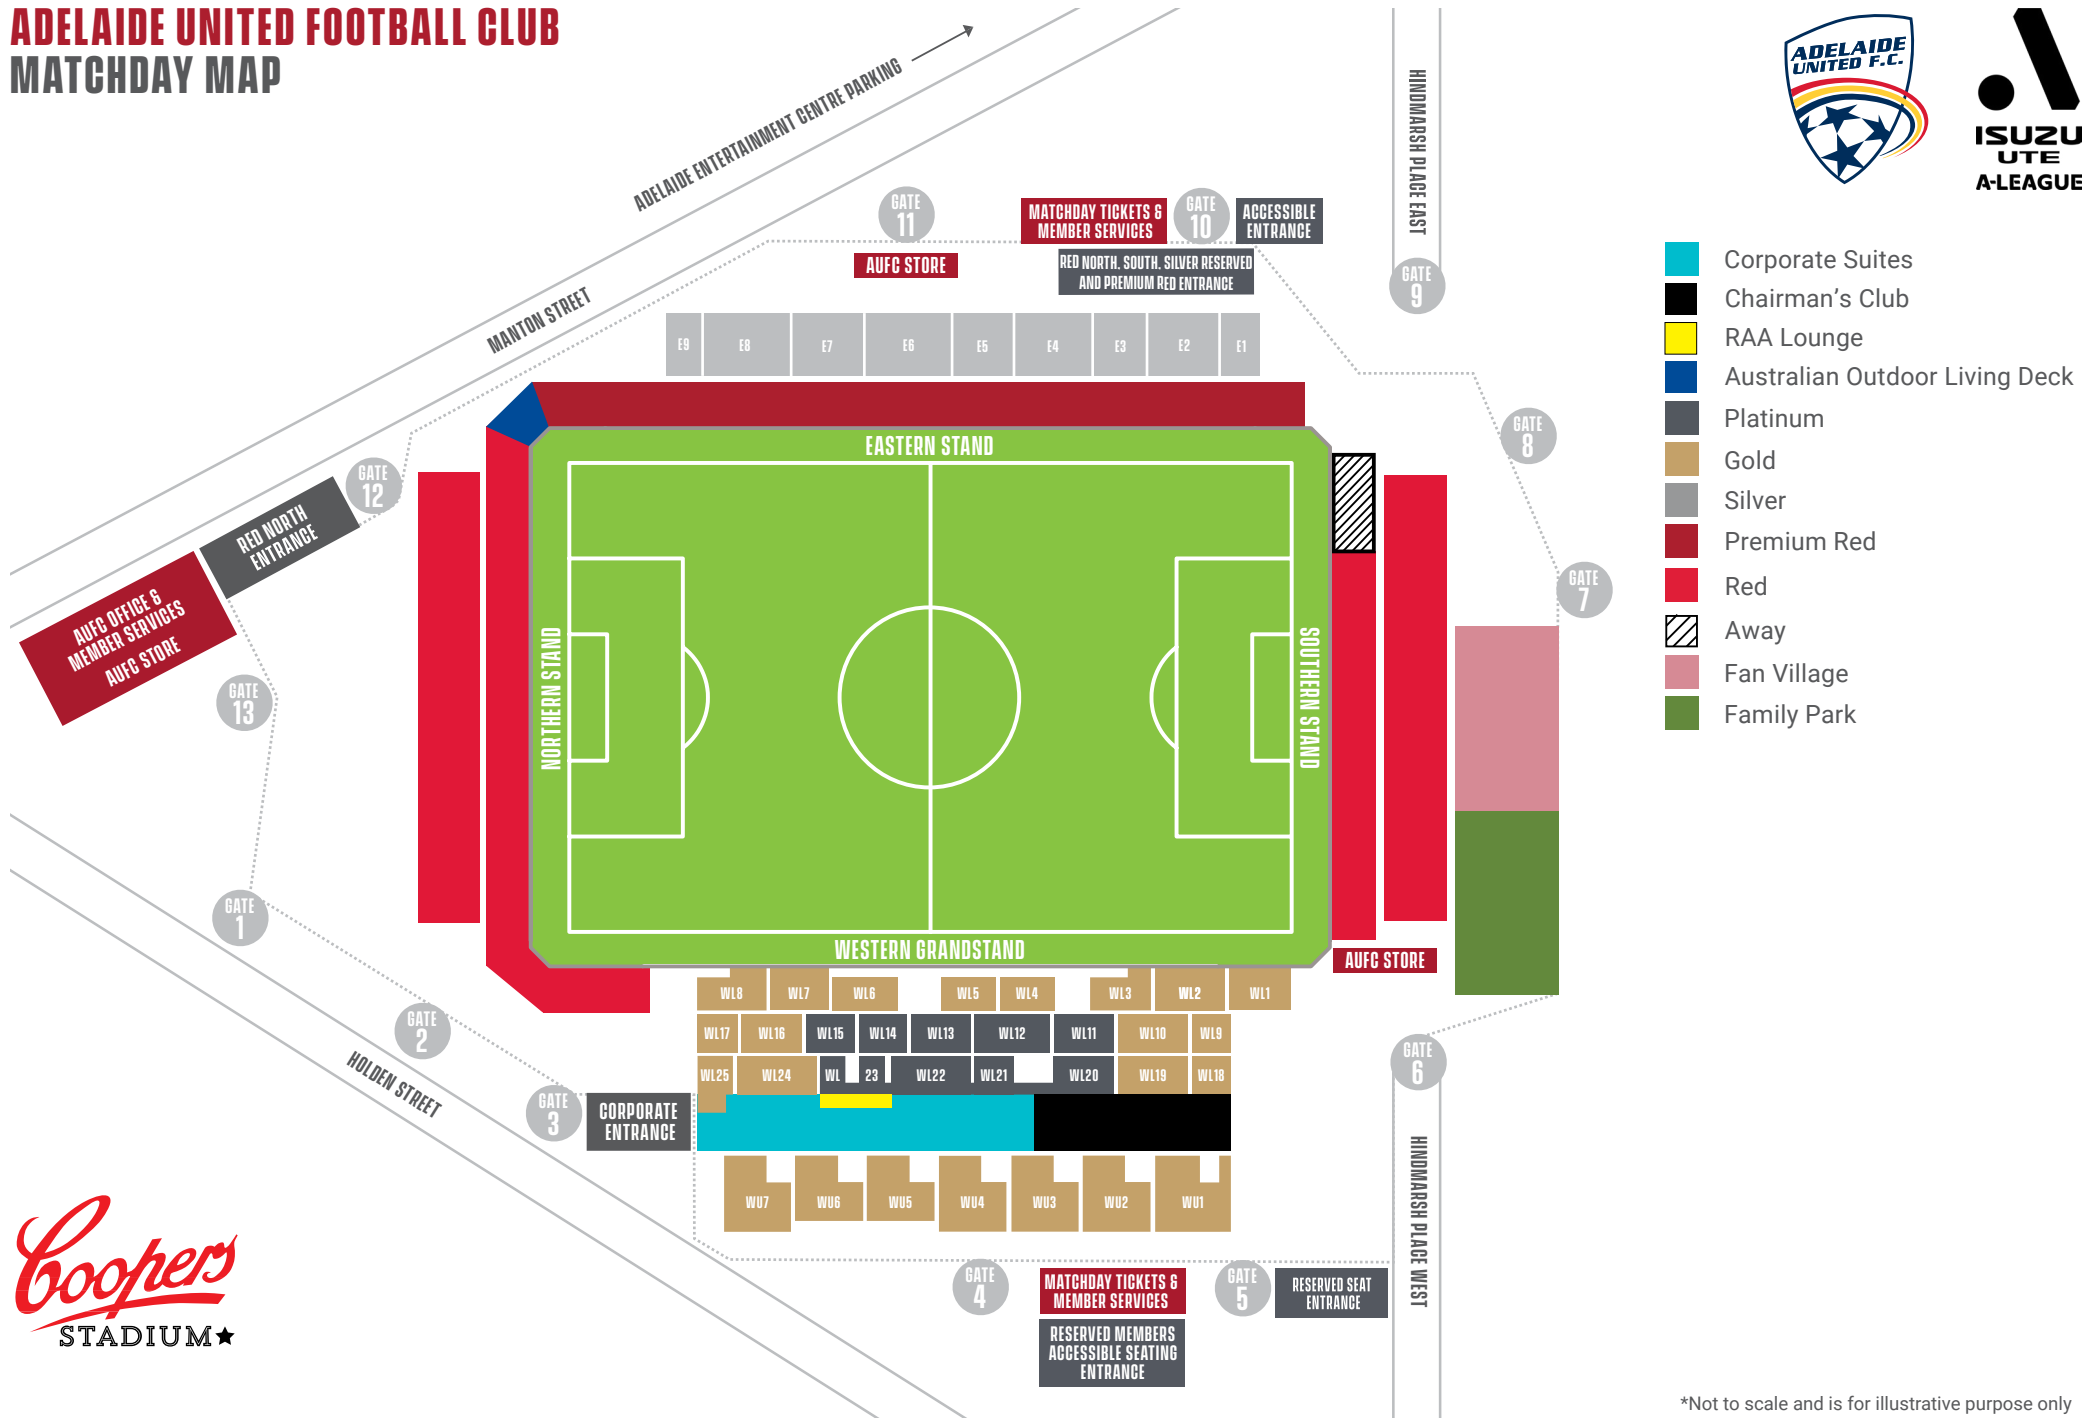

# ADELAIDE UNITED FOOTBALL CLUB MATCHDAY MAP

- Corporate Suites
- Chairman's Club
- RAA Lounge
- Australian Outdoor Living Deck
- Platinum
- Gold
- Silver
- Premium Red
- Red
- Away
- Fan Village
- Family Park

\*Not to scale and is for illustrative purpose only