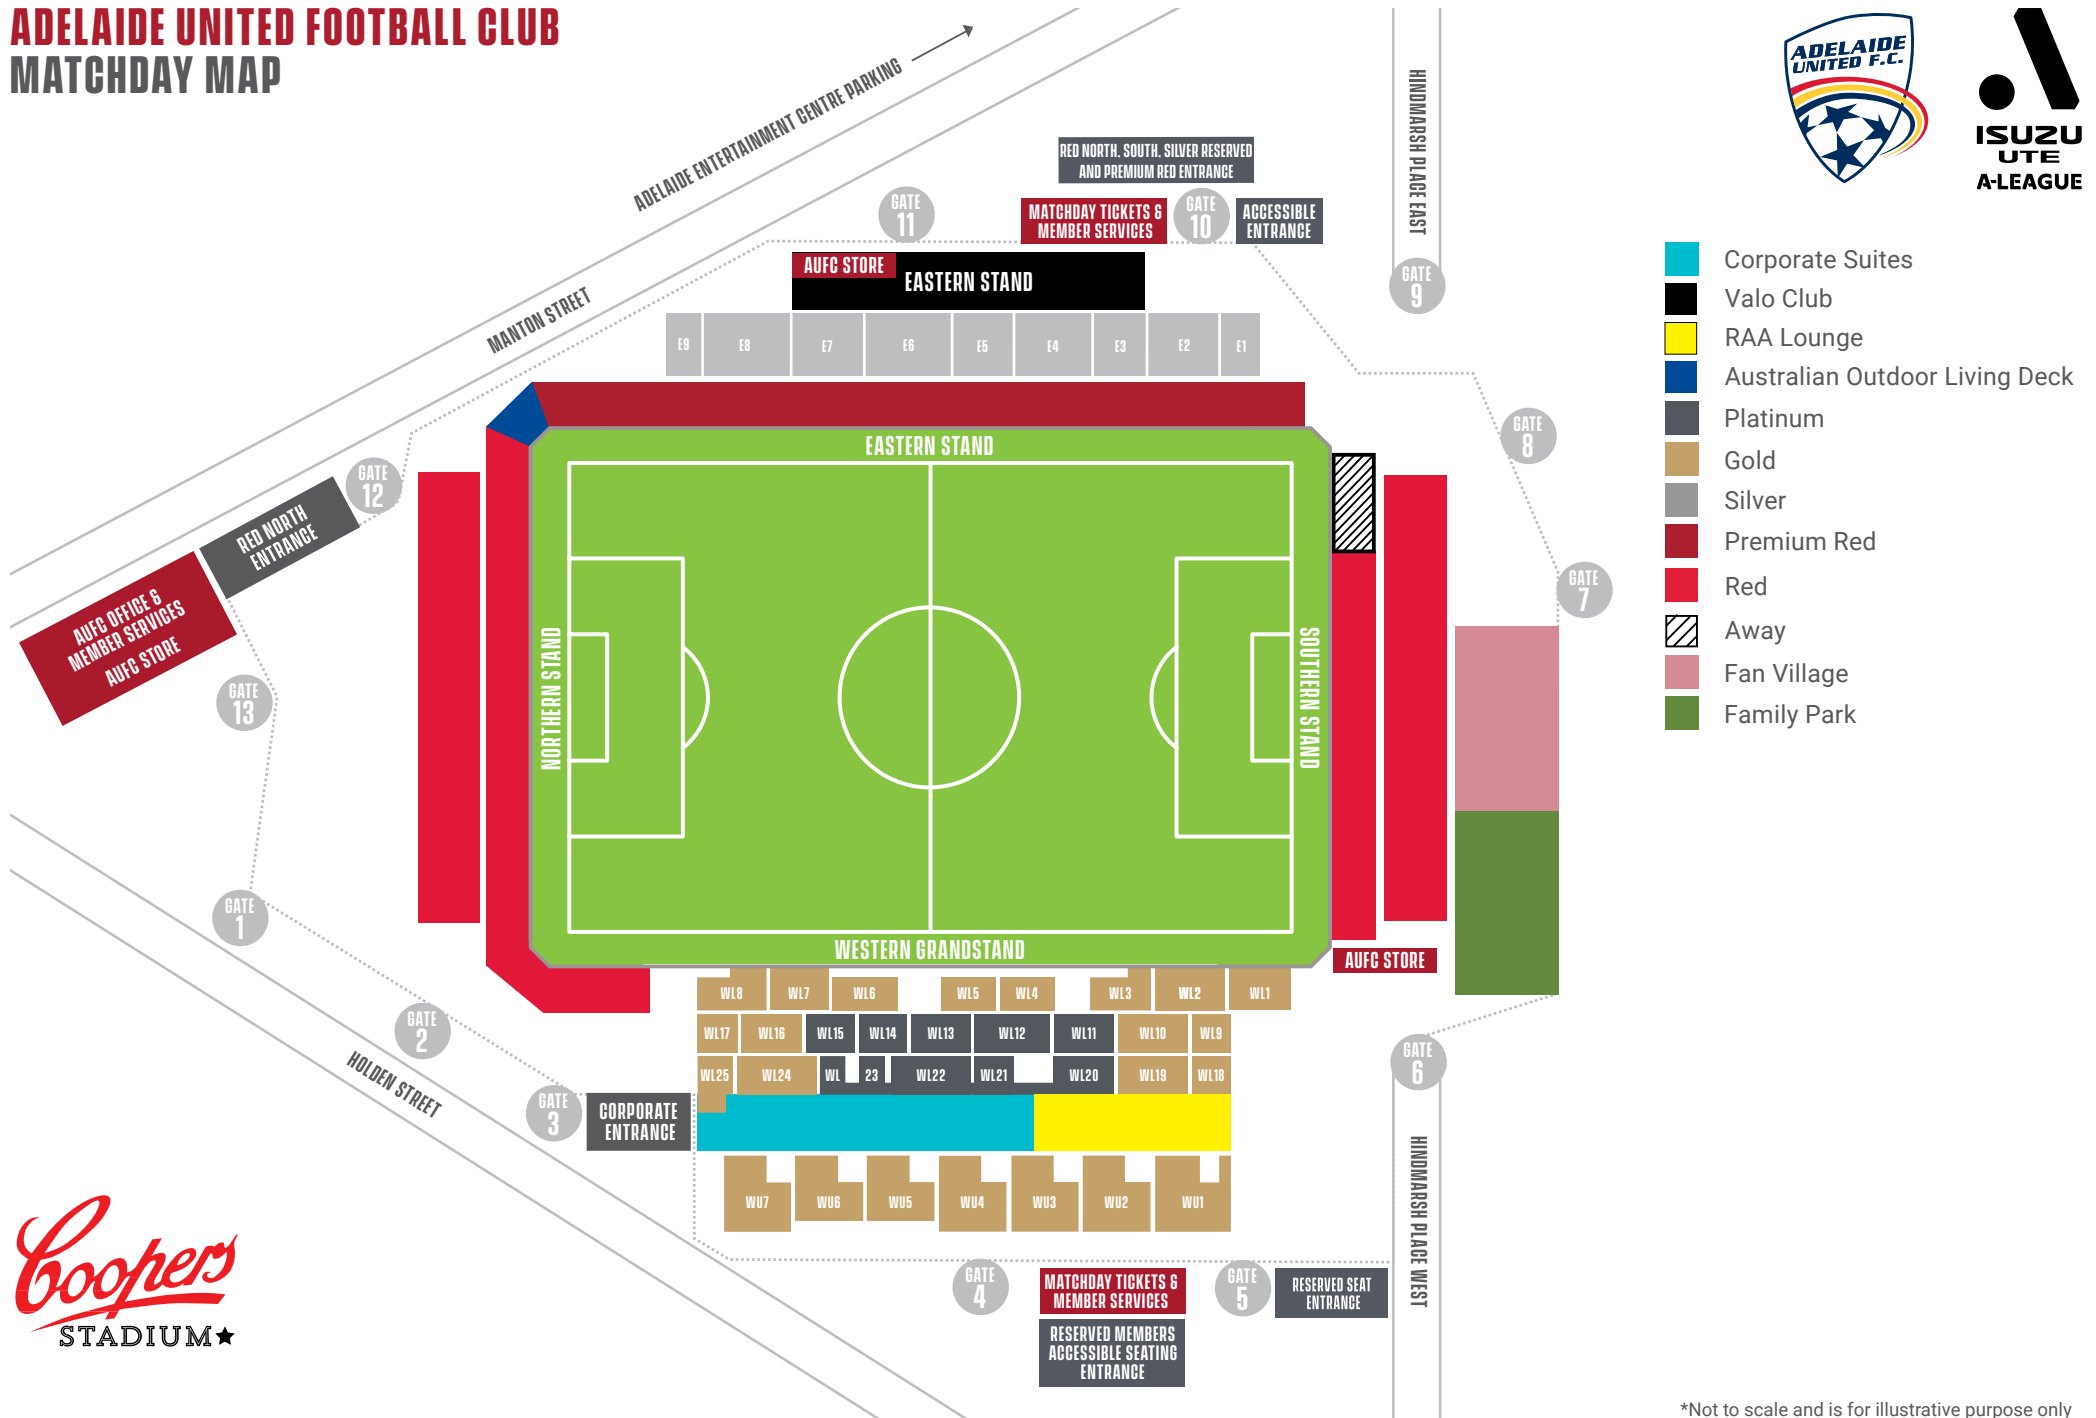

# ADELAIDE UNITED FOOTBALL CLUB MATCHDAY MAP

\*Not to scale and is for illustrative purpose only