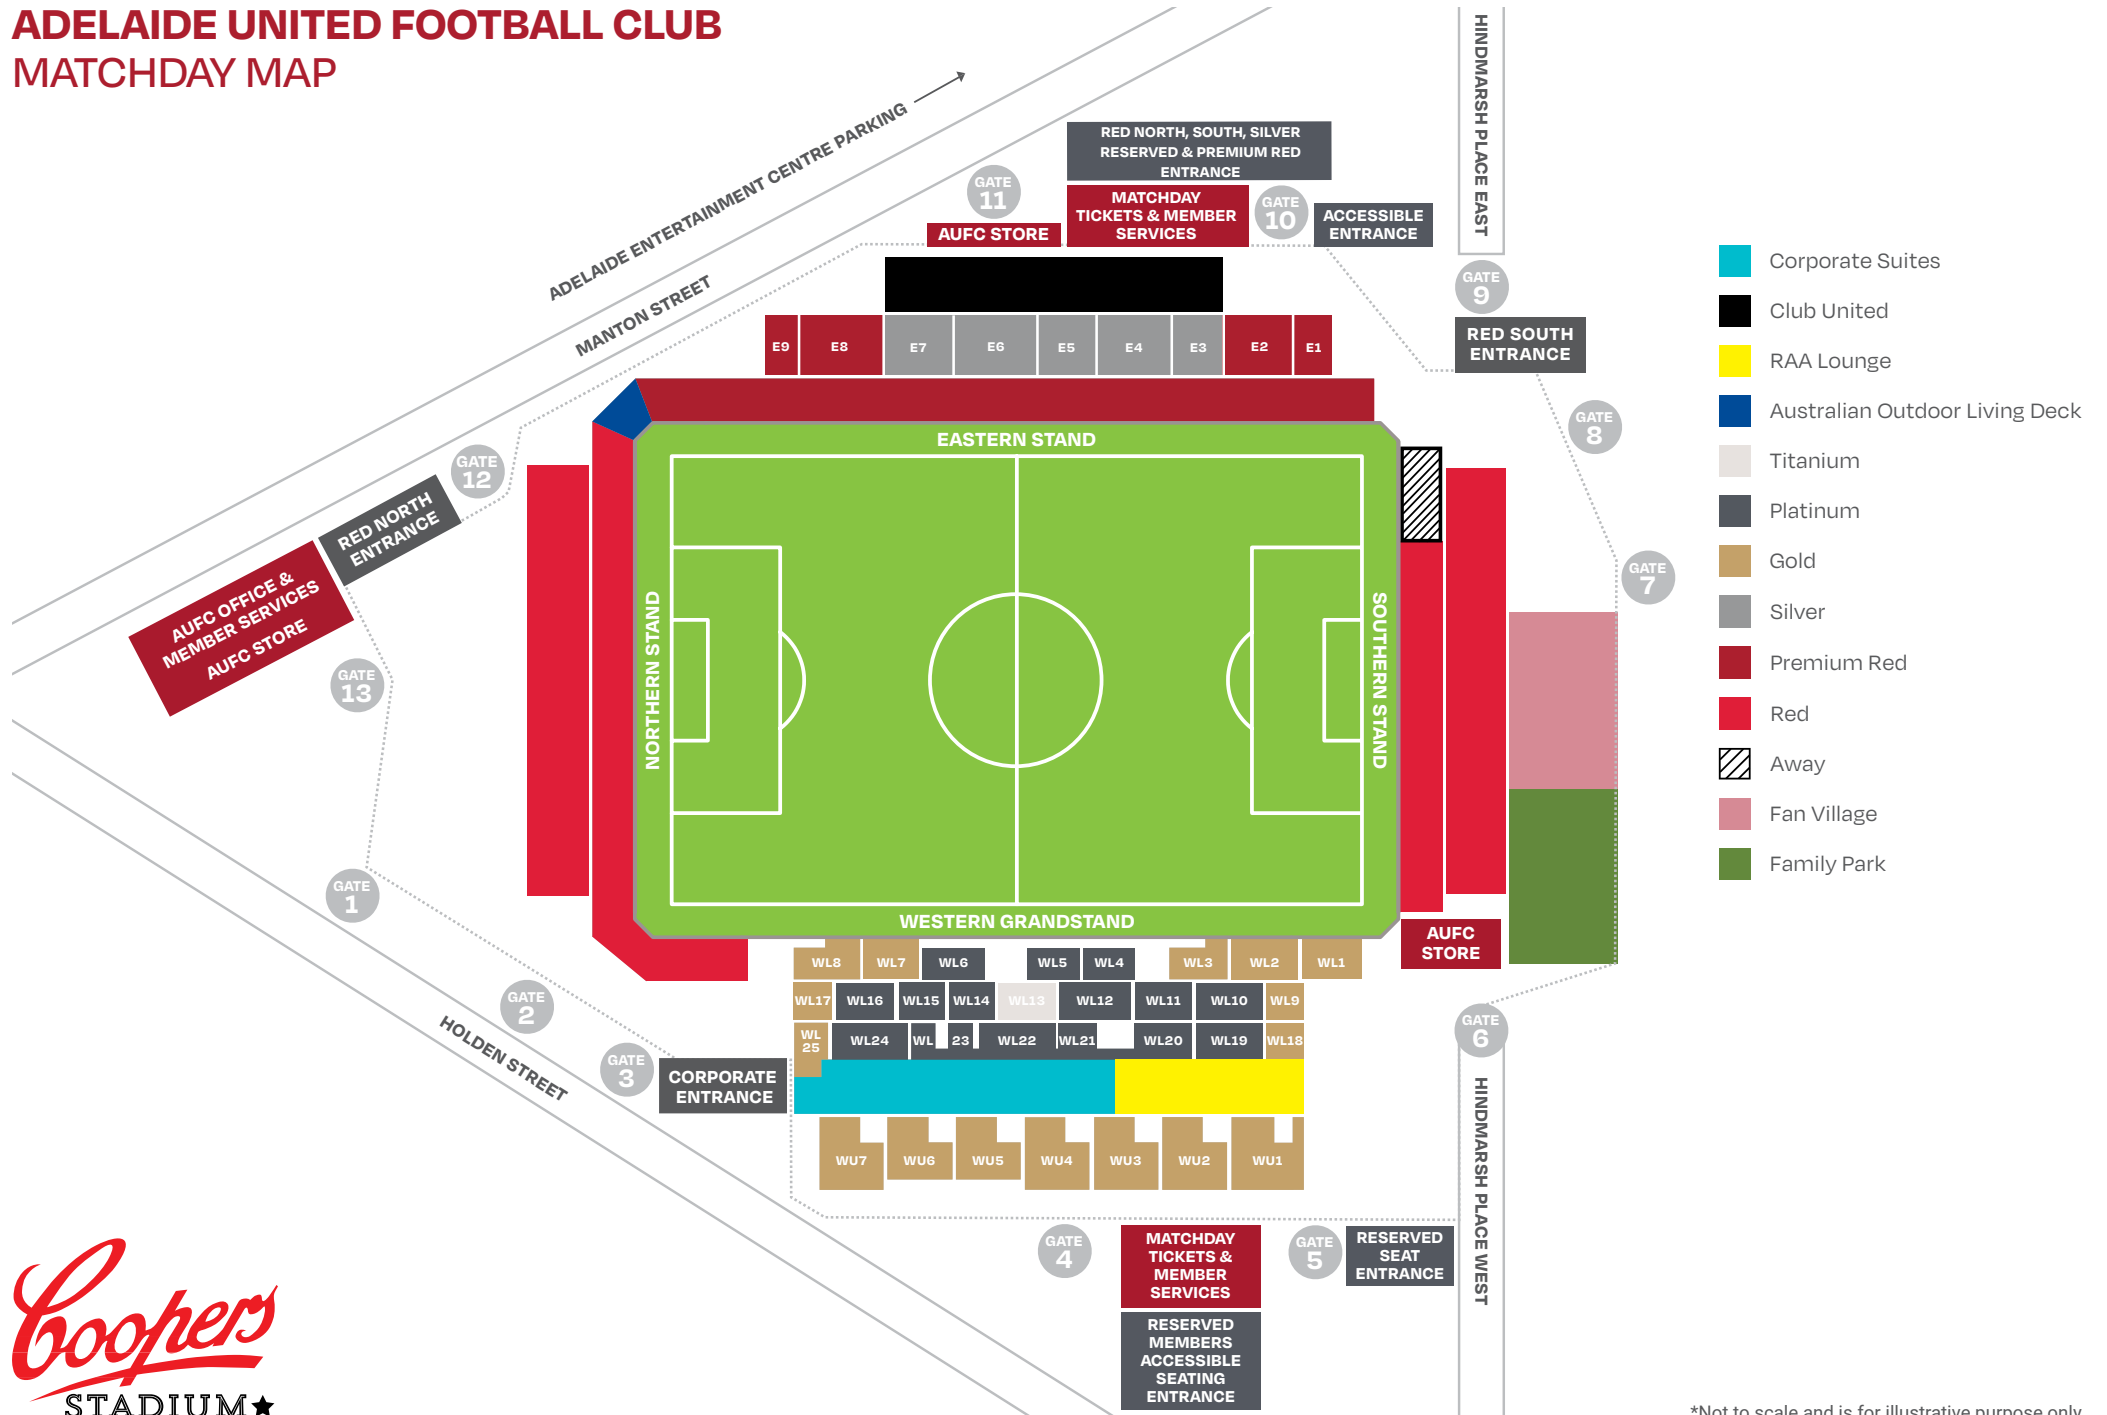

ADELAIDE UNITED FOOTBALL CLUB MATCHDAY MAP

*Not to scale and is for illustrative purpose only