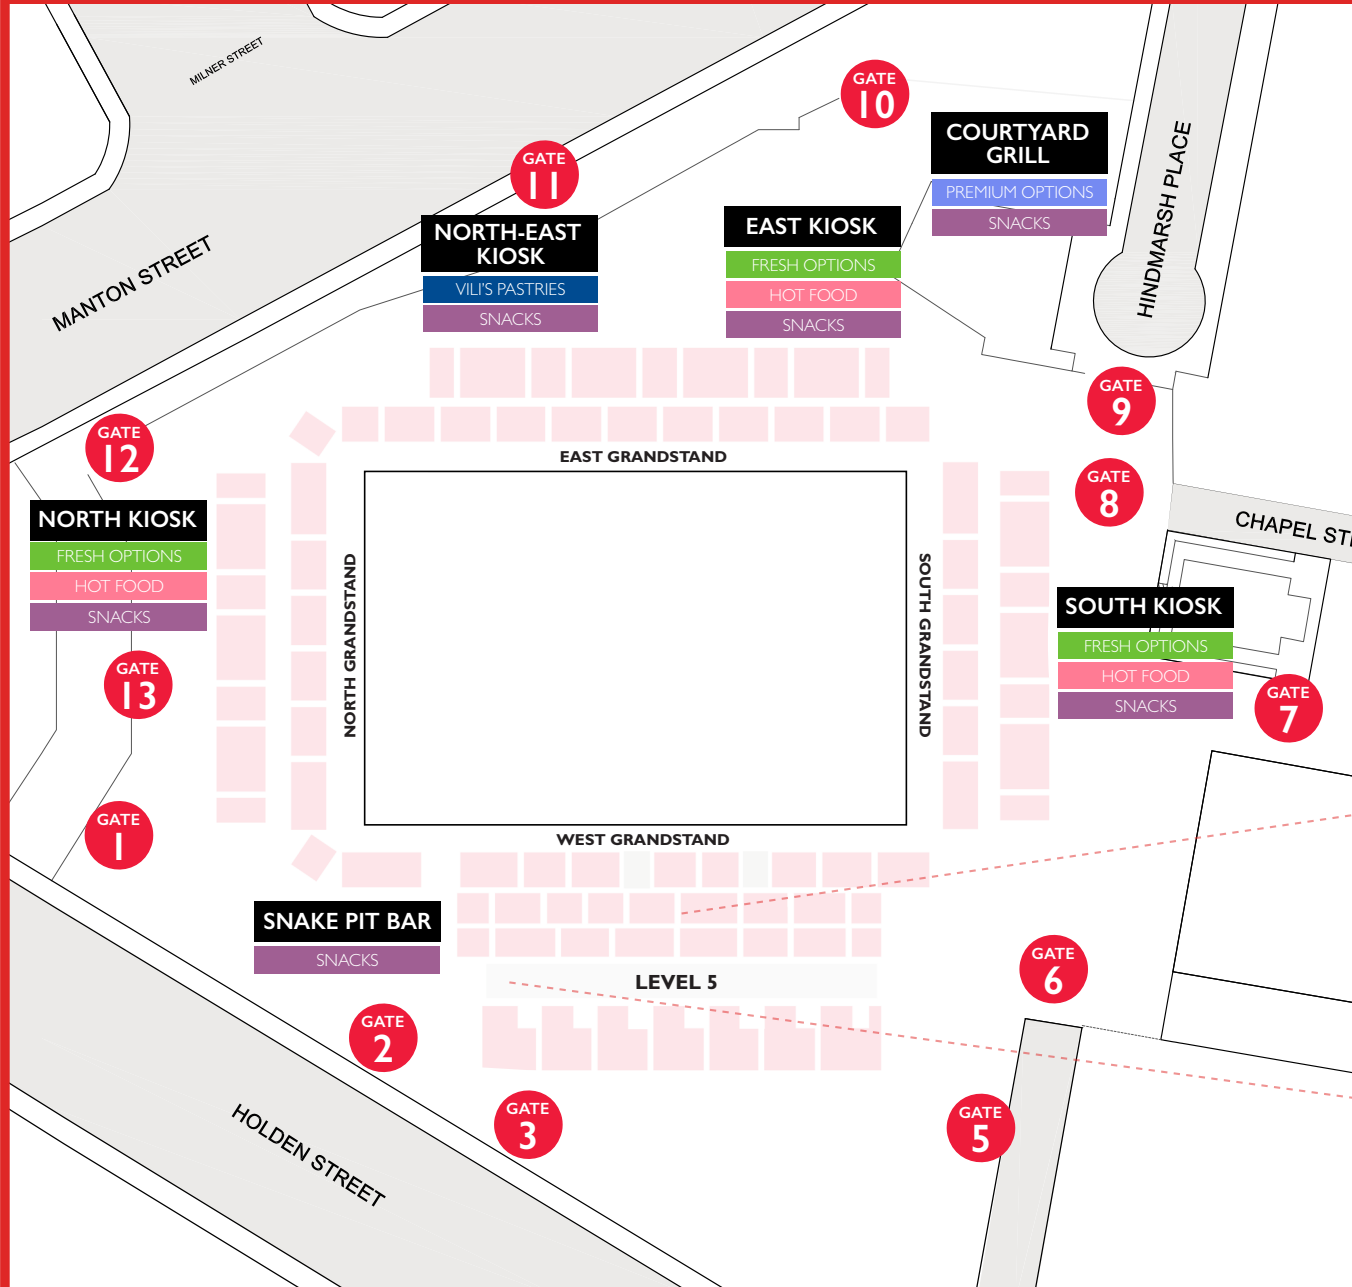

Coopers STADIUM FOOD OUTLET MAP

PREMIUM OPTIONS

AB CHIPS
PAELLA
PORCHETTA ROLL

FRESH OPTIONS

ASSORTED WRAPS
ASSORTED SUSHI

HOT FOOD

PIE/PASTY/SAUSAGE ROLL
HOT CHIPS
HOT DOG
POPCORN CHICKEN
6" PIZZA
FISH & CHIPS

SNACKS

POTATO CRISPS
DONUTS
CHOCOLATE BARS
NATURAL CONFECTIONERY
ICE CREAM

WEST GRANDSTAND (GROUND LEVEL)

WESTERN KIOSKS

PREMIUM OPTIONS*
VILI'S PASTRIES
FRESH OPTIONS
HOT FOOD
SNACKS
*PAELLA ONLY

WEST GRANDSTAND (LEVEL 5)

GRANDSTAND BAR

SNACKS